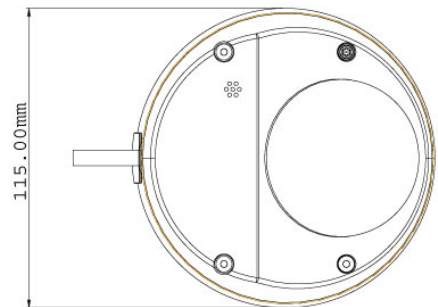

GV-MDR320 3MP H.264 Mini Fixed Rugged Dome

- 1/2.5" progressive scan CMOS
- Megapixel lens
- Dual video streams: Stream 1 from H.264 and MJPEG; Stream 2 from H.264, MPEG4 and MJPEG
- Up to 20 frames per second in megapixel resolution (2048 x 1536)
- IK7 rating
- IP66 rating
- 3-axis mechanism: pan (-45° ~ +45°), tilt (0° ~ 90°), rotate (0° ~ 360°)
- Built-in microphone
- Motion detection
- Tampering alarm
- Privacy mask
- Text overlay
- IP address filtering
- Endurable to low environment temperatures (-20°C ~ 50°C / -4°F ~ 122°F)
- Supports iPhone, iPad, Android & 3GPP
- 31 languages on Web interface

* No SD/SDHC card slot & local storage function for Argentina.

Active Tampering Alarm

Camera Shift

SPECIFICATIONS

Camera		
Image Sensor		1/2.5" progressive scan CMOS
Picture Elements		2048 (H) x 1536 (V)
Minimum Illumination	Color BW	0.5 Lux at F/2.8
Shutter Speed		Automatic, Manual (1/5 ~ 1/8000 sec)
White Balance		Automatic, Manual (2800K ~ 8500K)
Gain Control		Automatic
S/N Ratio		50 dB
BLC		Yes