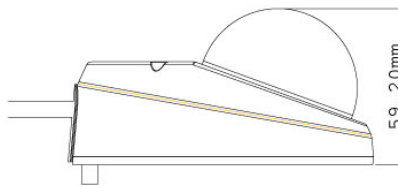

GV-MDR320 3MP H.264 Mini Fixed Rugged Dome

- 1/2.5" progressive scan CMOS
- Megapixel lens
- Dual video streams: Stream 1 from H.264 and MJPEG; Stream 2 from H.264, MPEG4 and MJPEG
- Up to 20 frames per second in megapixel resolution (2048 x 1536)
- IK7 rating
- IP66 rating
- 3-axis mechanism: pan (-45° ~ +45°), tilt (0° ~ 90°), rotate (0° ~ 360°)
- Built-in microphone
- Motion detection
- Tampering alarm
- Privacy mask
- Text overlay
- IP address filtering
- Endurable to low environment temperatures (-20°C ~ 50°C / -4°F ~ 122°F)
- Supports iPhone, iPad, Android & 3GPP
- 31 languages on Web interface

* No SD/SDHC card slot & local storage function for Argentina.

Active Tampering Alarm

Camera Shift

SPECIFICATIONS

Camera		
Image Sensor		1/2.5" progressive scan CMOS
Picture Elements		2048 (H) x 1536 (V)
Minimum Illumination	Color BW	0.5 Lux at F/2.8
Shutter Speed		Automatic, Manual (1/5 ~ 1/8000 sec)
White Balance		Automatic, Manual (2800K ~ 8500K)
Gain Control		Automatic
S/N Ratio		50 dB
BLC		Yes