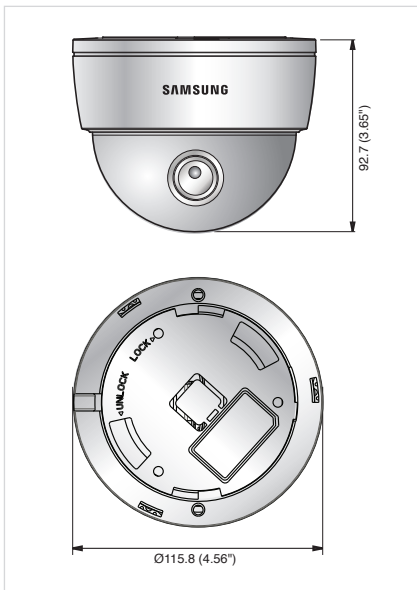

Dimensions

Unit : mm (inch)

Design and specifications are subject to change without notice.

■ DISTRIBUTED BY

The Eco mark represents Samsung Techwin's will to create environment-friendly products, and indicates that the product satisfies the EU RoHS Directive.